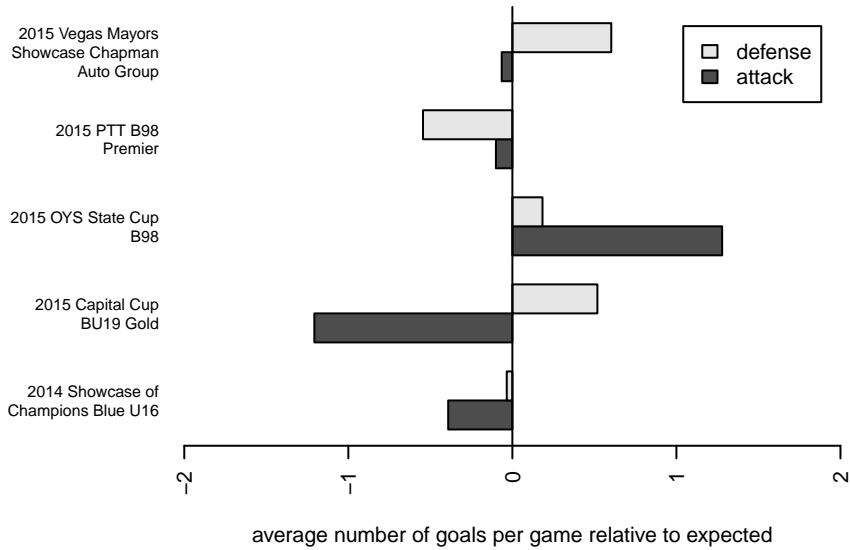

Capital FC Timbers Red Real Madrid B98

Capital FC
 Salem, OR
 B98 total strength=1770
 attack=46.22 defense=18.04
 fall league = PTT B98 Premier
 notes= was Cascade FC

alt names used:
 Capital FC Timbers Boys 98 Red
 CAPITAL FC RED
 Capital FC Timbers Boys 98 Red

Venues played:
 2014 Showcase of Champions Blue U16
 2015 Capital Cup BU19 Gold
 2015 PTT B98 Premier
 2015 Vegas Mayors Showcase Chapman Auto
 2015 OYS State Cup B98

Capital FC Timbers Red Real Madrid B98
 Dots are actual minus expected GF (blue circles) and GA (red triangles).
 Blue line is smoothed change in attack strength. Red is smoothed change in defense strength.

**attack and defense variance (black dot)
relative to other teams
and top 10 in region**

**attack and defense rating
relative to others at age
and all opponents in last 13 months**

Performance relative to 13 month average