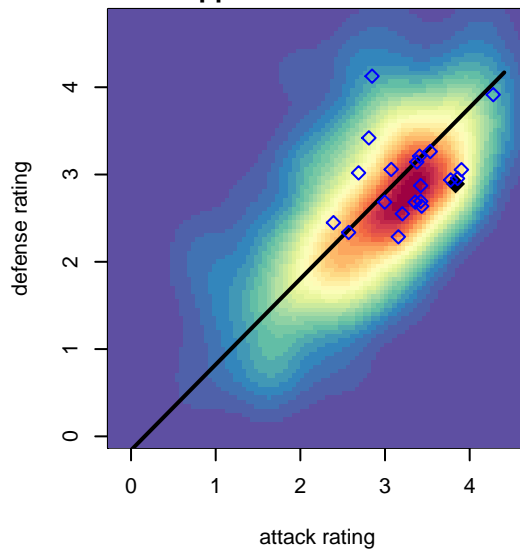

Capital FC Timbers Red Real Madrid B98

Capital FC
 Salem, OR
 B98 total strength=1770
 attack=46.22 defense=18.04
 fall league = PTT B98 Premier
 notes= was Cascade FC

alt names used:
 Capital FC Timbers Boys 98 Red
 CAPITAL FC RED
 Capital FC Timbers Boys 98 Red

Venues played:
 2014 Showcase of Champions Blue U16
 2015 Capital Cup BU19 Gold
 2015 PTT B98 Premier
 2015 Vegas Mayors Showcase Chapman Auto
 2015 OYS State Cup B98

Capital FC Timbers Red Real Madrid B98
 Dots are actual minus expected GF (blue circles) and GA (red triangles).
 Blue line is smoothed change in attack strength. Red is smoothed change in defense strength.

**attack and defense variance (black dot)
relative to other teams
and top 10 in region**

**attack and defense rating
relative to others at age
and all opponents in last 13 months**

Performance relative to 13 month average