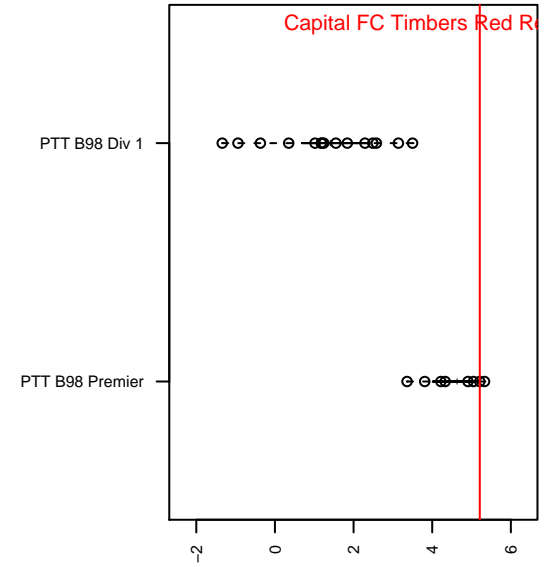

Capital FC Timbers Red Real Madrid B98

Capital FC
 Salem, OR
 B98 total strength=1770
 attack=46.22 defense=18.04
 fall league = PTT B98 Premier
 notes= was Cascade FC

alt names used:
 Capital FC Timbers Boys 98 Red
 CAPITAL FC RED
 Capital FC Timbers Boys 98 Red

Venues played:
 2014 Showcase of Champions Blue U16
 2015 Capital Cup BU19 Gold
 2015 PTT B98 Premier
 2015 Vegas Mayors Showcase Chapman Auto
 2015 OYS State Cup B98

Capital FC Timbers Red Real Madrid B98
 Dots are actual minus expected GF (blue circles) and GA (red triangles).
 Blue line is smoothed change in attack strength. Red is smoothed change in defense strength.

**attack and defense variance (black dot)
relative to other teams
and top 10 in region**

**attack and defense rating
relative to others at age
and all opponents in last 13 months**

Performance relative to 13 month average