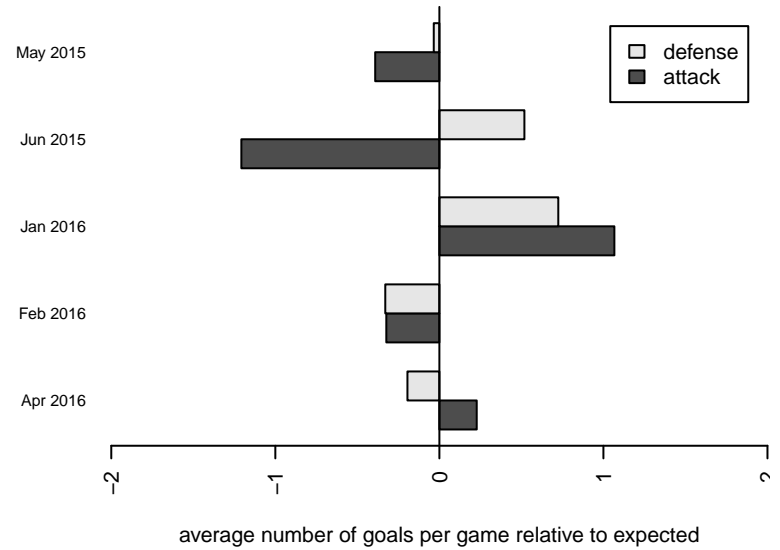

Performance relative to 13 month average