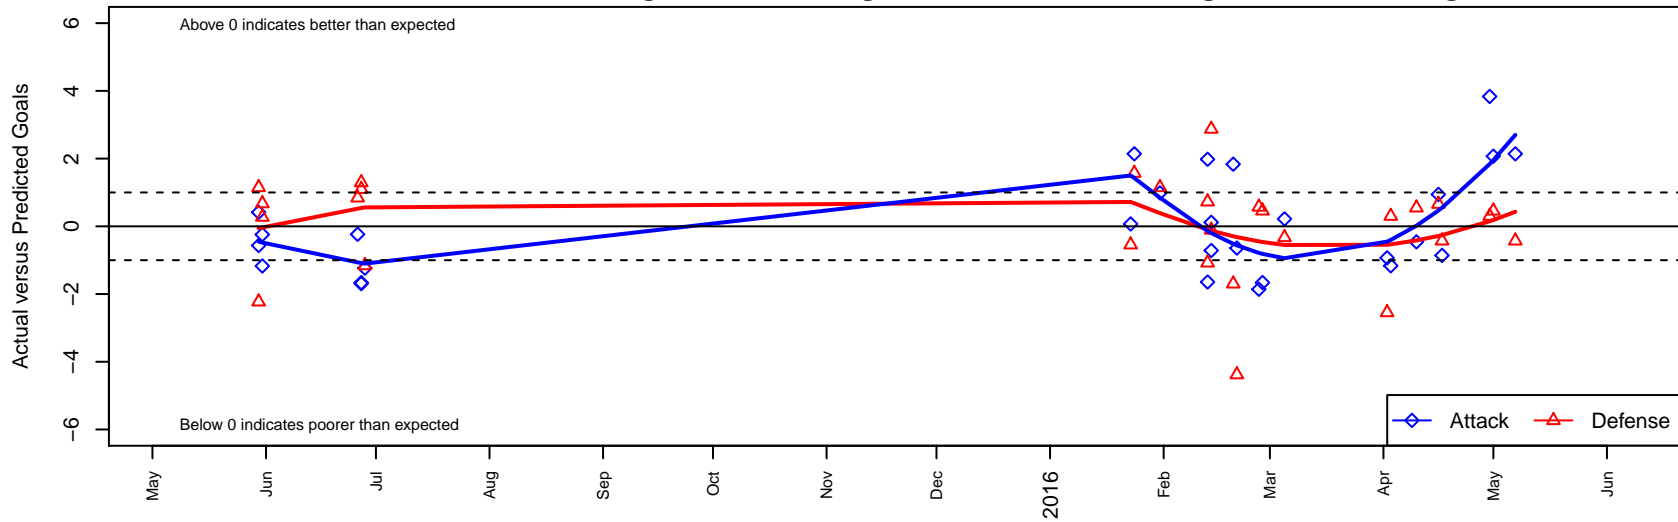

Capital FC Timbers Red Real Madrid B98

Capital FC
 Salem, OR
 B98 total strength=1770
 attack=46.22 defense=18.04
 fall league = PTT B98 Premier
 notes= was Cascade FC

alt names used:
 Capital FC Timbers Boys 98 Red
 CAPITAL FC RED
 Capital FC Timbers Boys 98 Red

Venues played:
 2014 Showcase of Champions Blue U16
 2015 Capital Cup BU19 Gold
 2015 PTT B98 Premier
 2015 Vegas Mayors Showcase Chapman Auto
 2015 OYS State Cup B98

Capital FC Timbers Red Real Madrid B98
 Dots are actual minus expected GF (blue circles) and GA (red triangles).
 Blue line is smoothed change in attack strength. Red is smoothed change in defense strength.

**attack and defense variance (black dot)
relative to other teams
and top 10 in region**

**attack and defense rating
relative to others at age
and all opponents in last 13 months**

Performance relative to 13 month average